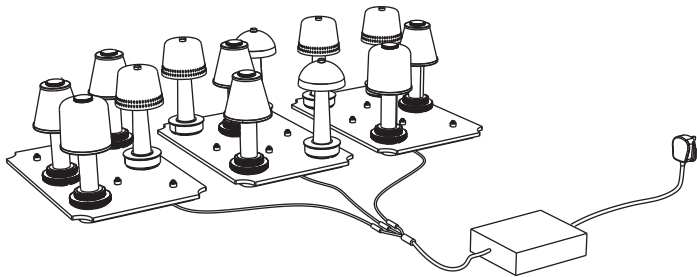

TECHNICAL SPECIFICATION

INPUT	5V/3A (15W)
CABLE LENGTH	2000mm / 78.7in

CERTIFICATIONS

8 POINT CHARGING TRAY - PT/CSI

This charging tray powers up to 8 lamps simultaneously. Each lamp will charge 0-100% in around 2 hours.

TECHNICAL SPECIFICATION

TRAY DIMENSIONS (WxDxH)	430 x 290 x 25mm / 17.0 x 11.4 x 1.0in
DRIVER DIMENSIONS (WxDxH)	168 x 72 x 33mm / 6.6 x 2.8 x 1.3in
INPUT	230V / 156W / (8x 5V/3A)
CABLE LENGTH	3500mm / 137.8in

CERTIFICATIONS

PORTABLES

CHARGING ACCESSORIES

3 x 8 POINT CHARGING SYSTEM - PT/CS3

From a single input, three charging trays can power up to 24 lamps simultaneously. Each lamp will charge 0-100% in around 2 hours.

TECHNICAL SPECIFICATION

TRAY DIMENSIONS (WxDxH)	430 x 290 x 25mm / 17.0 x 11.4 x 1.0in
DRIVER DIMENSIONS (WxDxH)	243 x 120 x 53mm / 9.2 x in
INPUT	230V / 552W / (24x 5V/3A)
CABLE LENGTH	3500mm / 137.8in