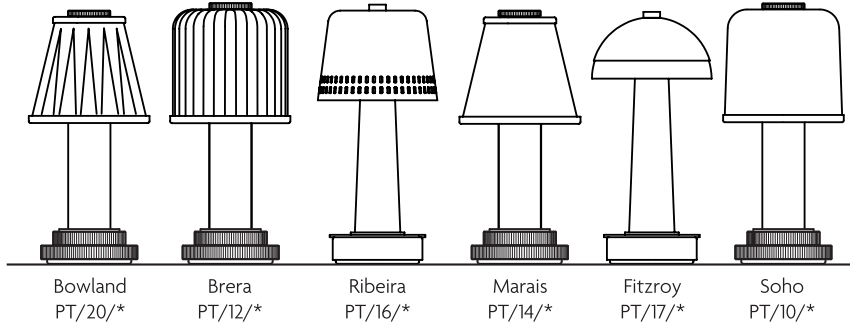

PORTABLES

CHARGING ACCESSORIES

The following charging accessories are compatible with all portable lamps from Chelsom. Please contact us to discuss your requirements.

USB-C CHARGING CABLE - PT/YYY

All lamps are supplied with a charging cable with magnetic DC pin to connect to the underside of the lamp. 15W input will charge 0-100% in around 2 hours. The lamp can be used while charging.

TECHNICAL SPECIFICATION

INPUT	5V/3A (15W)
CABLE LENGTH	2000mm / 78.7in

CERTIFICATIONS

8 POINT CHARGING TRAY - PT/CSI

This charging tray powers up to 8 lamps simultaneously. Each lamp will charge 0-100% in around 2 hours.

TECHNICAL SPECIFICATION

TRAY DIMENSIONS (WxDxH)	430 x 290 x 25mm / 17.0 x 11.4 x 1.0in
DRIVER DIMENSIONS (WxDxH)	168 x 72 x 33mm / 6.6 x 2.8 x 1.3in
INPUT	230V / 156W / (8x 5V/3A)
CABLE LENGTH	3500mm / 137.8in

TECHNICAL SPECIFICATION

TRAY DIMENSIONS (WxDxH)	430 x 290 x 25mm / 17.0 x 11.4 x 1.0in
DRIVER DIMENSIONS (WxDxH)	243 x 120 x 53mm / 9.2 x in
INPUT	230V / 552W / (24x 5V/3A)
CABLE LENGTH	3500mm / 137.8in