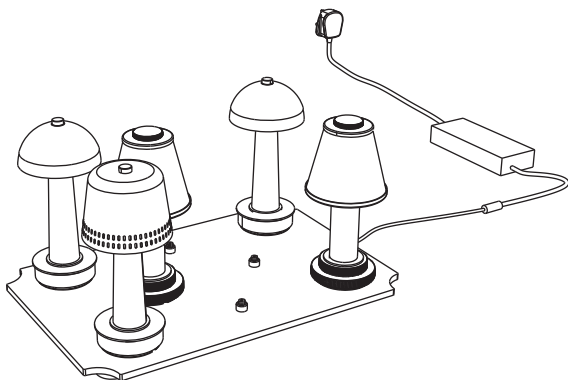

PORTABLES

CHARGING ACCESSORIES

The following charging accessories are compatible with all portable lamps from Chelsom. Please contact us to discuss your requirements.

USB-C CHARGING CABLE - PT/YYY

All lamps are supplied with a charging cable with magnetic DC pin to connect to the underside of the lamp. 15W input will charge 0-100% in around 2 hours. The lamp can be used while charging.

TECHNICAL SPECIFICATION

INPUT	5V/3A (15W)
CABLE LENGTH	2000mm / 78.7in

CERTIFICATIONS

8 POINT CHARGING TRAY - PT/CSI

This charging tray powers up to 8 lamps simultaneously. Each lamp will charge 0-100% in around 2 hours.

TECHNICAL SPECIFICATION

TRAY DIMENSIONS (WxDxH)	430 x 290 x 25mm / 17.0 x 11.4 x 1.0in
DRIVER DIMENSIONS (WxDxH)	168 x 72 x 33mm / 6.6 x 2.8 x 1.3in
INPUT	230V / 156W / (8x 5V/3A)
CABLE LENGTH	3500mm / 137.8in

CERTIFICATIONS

PORTABLES

CHARGING ACCESSORIES

3 x 8 POINT CHARGING SYSTEM - PT/CS3

From a single input, three charging trays can power up to 24 lamps simultaneously. Each lamp will charge 0-100% in around 2 hours.