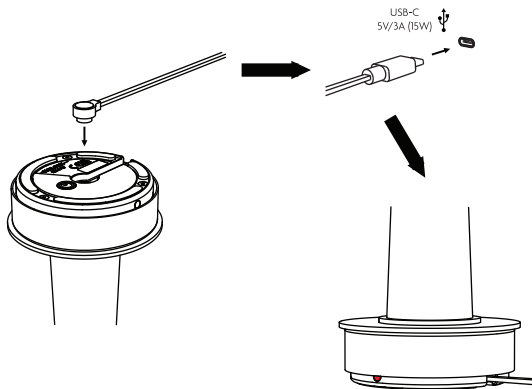

PORTABLES

CHARGING ACCESSORIES

The following charging accessories are compatible with all portable lamps from Chelsom. Please contact us to discuss your requirements.

USB-C CHARGING CABLE - PT/YYY

All lamps are supplied with a charging cable with magnetic DC pin to connect to the underside of the lamp. 15W input will charge 0-100% in around 2 hours. The lamp can be used while charging.

TECHNICAL SPECIFICATION

INPUT	5V/3A (15W)
CABLE LENGTH	2000mm / 78.7in

CERTIFICATIONS

8 POINT CHARGING TRAY - PT/CSI

This charging tray powers up to 8 lamps simultaneously. Each lamp will charge 0-100% in around 2 hours.

TECHNICAL SPECIFICATION

TRAY DIMENSIONS (WxDxH)	430 x 290 x 25mm / 17.0 x 11.4 x 1.0in
DRIVER DIMENSIONS (WxDxH)	168 x 72 x 33mm / 6.6 x 2.8 x 1.3in
INPUT	230V / 156W / (8x 5V/3A)
CABLE LENGTH	3500mm / 137.8in

TECHNICAL SPECIFICATION

TRAY DIMENSIONS (WxDxH)	430 x 290 x 25mm / 17.0 x 11.4 x 1.0in
DRIVER DIMENSIONS (WxDxH)	243 x 120 x 53mm / 9.2 x in
INPUT	230V / 552W / (24x 5V/3A)
CABLE LENGTH	3500mm / 137.8in